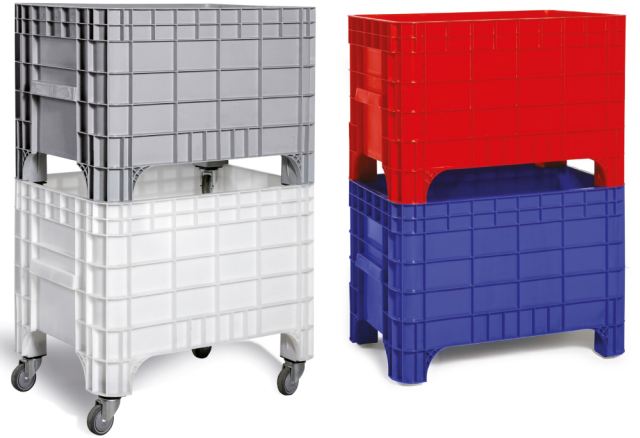

K-7000 CARRYING CONTAINER

Optional tap

Model	Dimensions (cm)	Hacim / Volume	Truck	40 HC
K-7000	59x93x51,5	270	188	168
K-2200	61x81x50	200	320	260