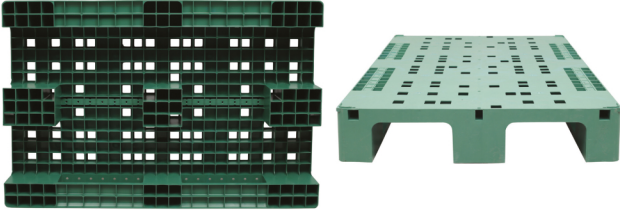

Obstructive gliding with subslide system

STANDARD

1000 KG.

4000 KG.

WITH PROFILE

Loading capacity can be increased by your request.

80x120 MONOBLOCK

80x120 MONOBLOCK SOLID PALLETS

80x120 MONOBLOCK PERFORATED PALLETS

Metal profile support

STANDARD

1000 KG.

4000 KG.

WITH PROFILE

Loading capacity can be increased by your request.

100x120 PALLETS