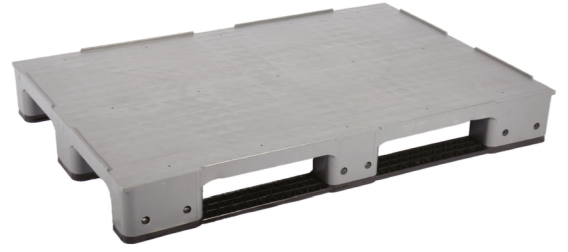

80x120 SMART SYSTEM WAREHOUSE PALLET SOLID