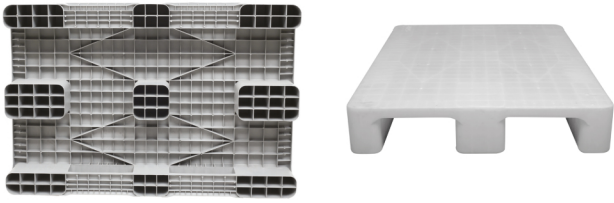

Obstructive gliding with subslide system

STANDARD

1000 KG.

4000 KG.

WITH PROFILE

Loading capacity can be increased by your request.

80x120 MONOBLOCK

80x120 MONOBLOCK SOLID PALLETS

80x120 MONOBLOCK PERFORATED PALLETS

Metal profile support

STANDARD

1000 KG.

4000 KG.

WITH PROFILE

Loading capacity can be increased by your request.

100x120 PALLETS