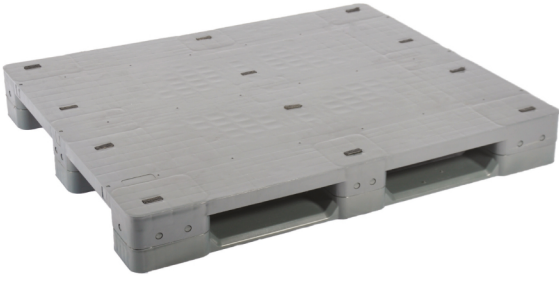

100x120 SMART SYSTEM

100x120 SMART SYSTEM WAREHOUSE PALLET SOLID

100x120 SMART SYSTEM WAREHOUSE PALLET PERFORATED

Model	Dimensions (cm)	Truck	40 HC
A-KPTK-100120	100x120x14,5	459	408
A-KPTA-100120	100x120x14,5	459	408

Obstructive gliding with subslide system

STANDARD

1000 KG.

4000 KG.

WITH PROFILE

Loading capacity can be increased by your request.

80x120 MONOBLOCK

80x120 MONOBLOCK SOLID PALLETS