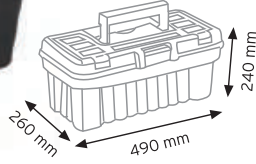

KOD TK2081

Koli Adedi 9 Adet
Hacim 19"