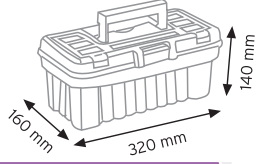

KOD 2625 - 75 LT

Koli Adedi 5 Adet
Litre 75 Lt

KOD 2626 - 120 LT

Koli Adedi 5 Adet
Litre 120 Lt

AkdenizRack®

warehouse & storage systems
group of companies

PLASTİK TAKIM ÇANTALARI, ORGANİZER KUTULAR TOOL BOXES, ORGANIZERS